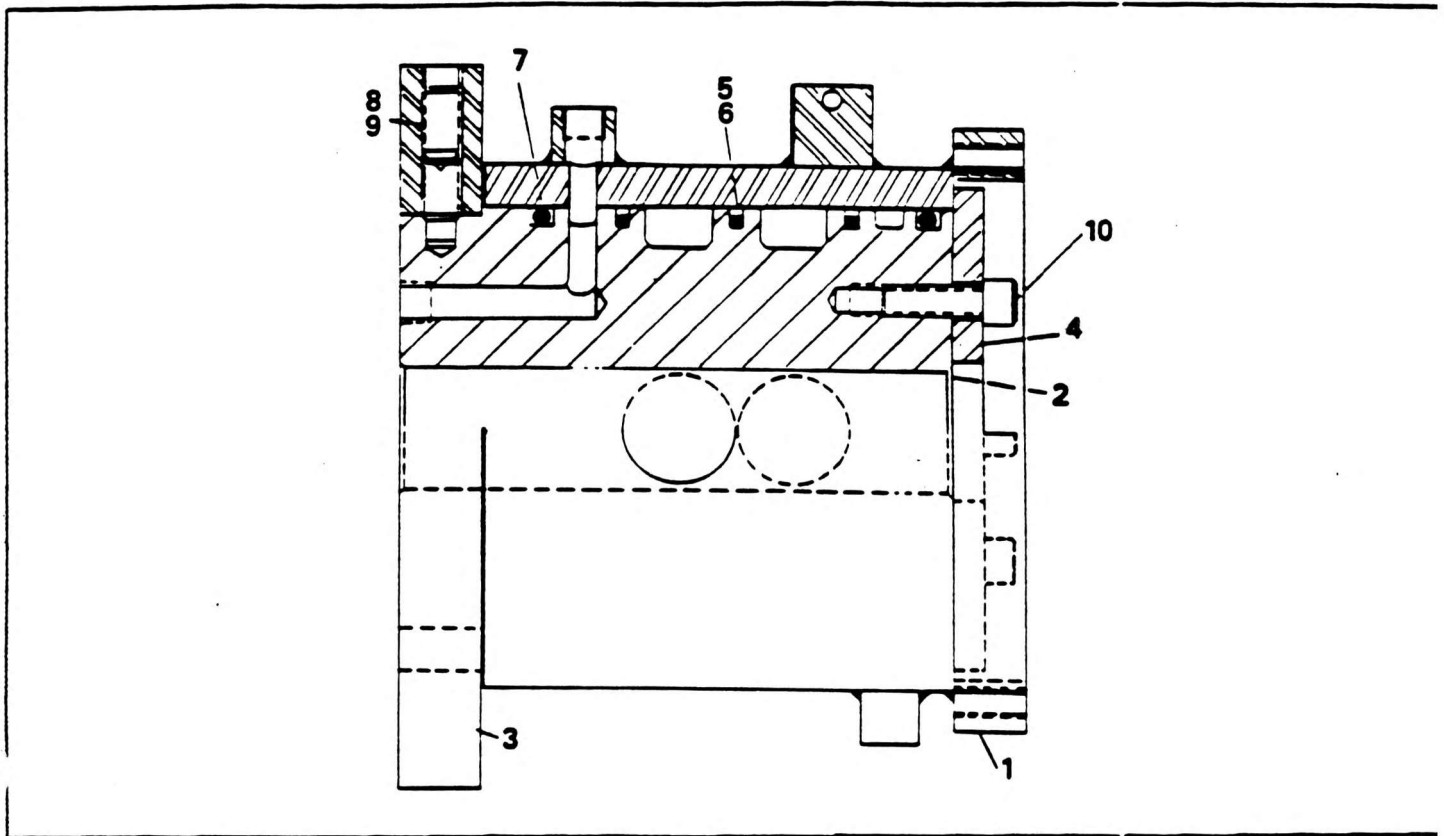

# HYDRAULIC SWIVEL ASSEMBLY - PORT

GROVE

NO.	PART NO.	QTY	DESCRIPTION	NO.	PART NO.	QTY	DESCRIPTION
	6-364-002421		COMPLETE ASSY				
	* 9-752-100300		REPAIR KIT				
1	6-274-000014	1	CASE				
2	6-830-000592	1	SPOOL				
3	6-450-000129	1	FLANGE, MTC				
4	6-705-005528	1	PLATE, RETAINER				
5	* 7-753-000536	3	SEAL				
6	* 7-755-159400	3	RING, QUAD				
7	* 7-754-000110	2	O-RING				
8	7-785-181601	4	SETSCREW 1/2"-13 NC X 1"				
9	7-785-181602	4	SETSCREW 1/2"-13 NC X 1"				
10	7-110-161005	4	CAPSCREW 3/8"-16 NC X 1 1/4"				

\* REPAIR KIT AND/OR PART OF KIT

6-364-002421